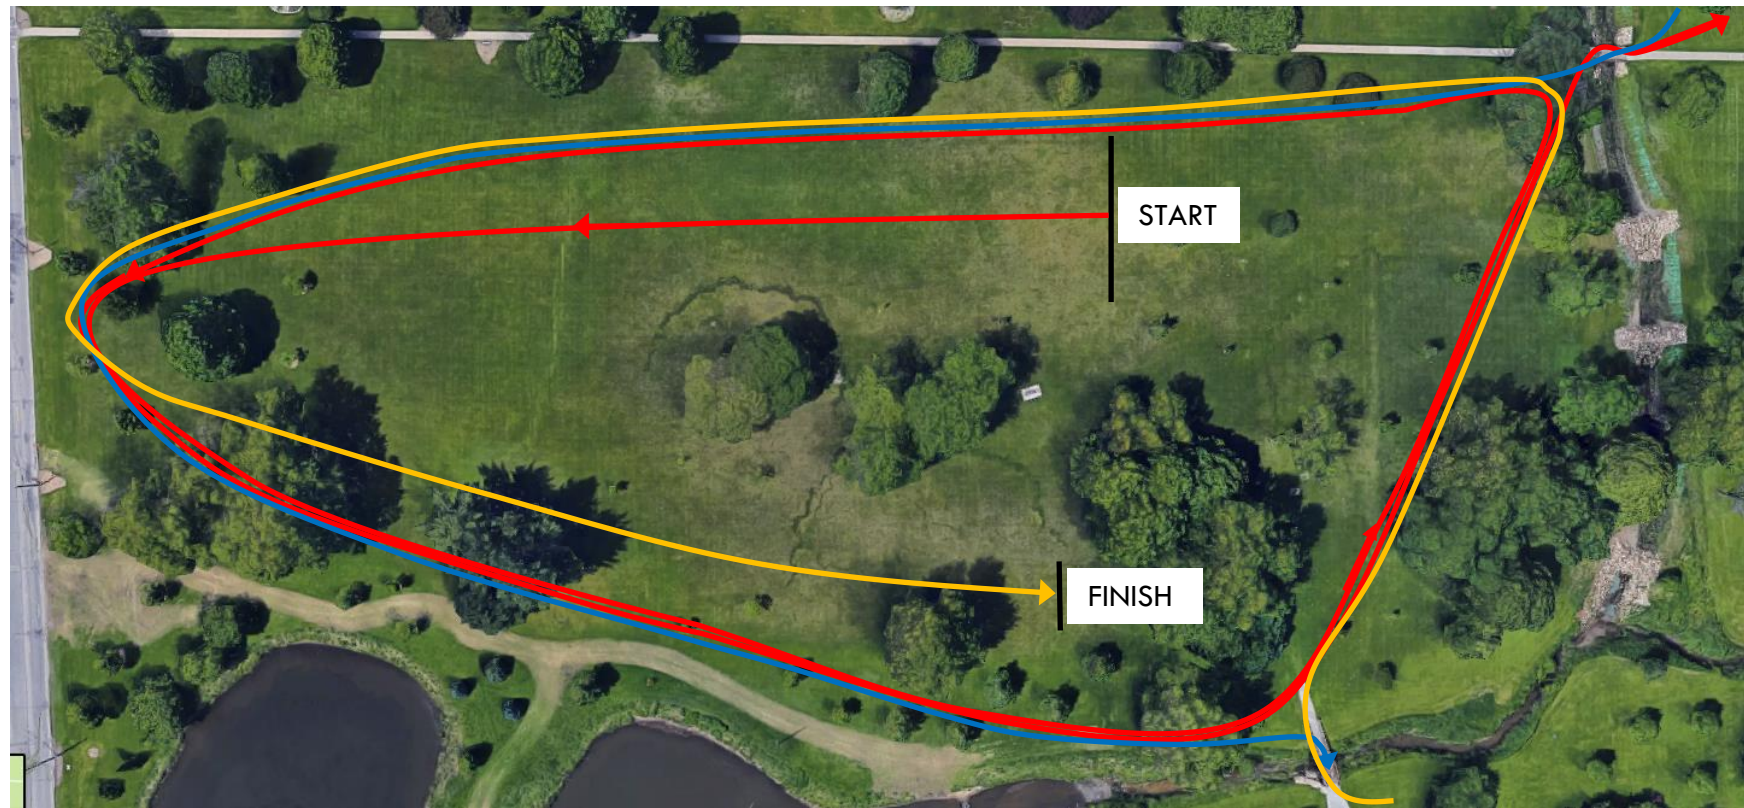

Washington High School
2205 Forest Dr. SE
Cedar Rapids, IA 52403

NOELRIDGE PARK

5K COURSE

- MILE 1**
- MILE 2**
- MILE 3**

HARDING LOOP (mile 2)

CENTRAL LOOPS (start, mile 2 & finish)

SOUTH LOOP (mile 3)