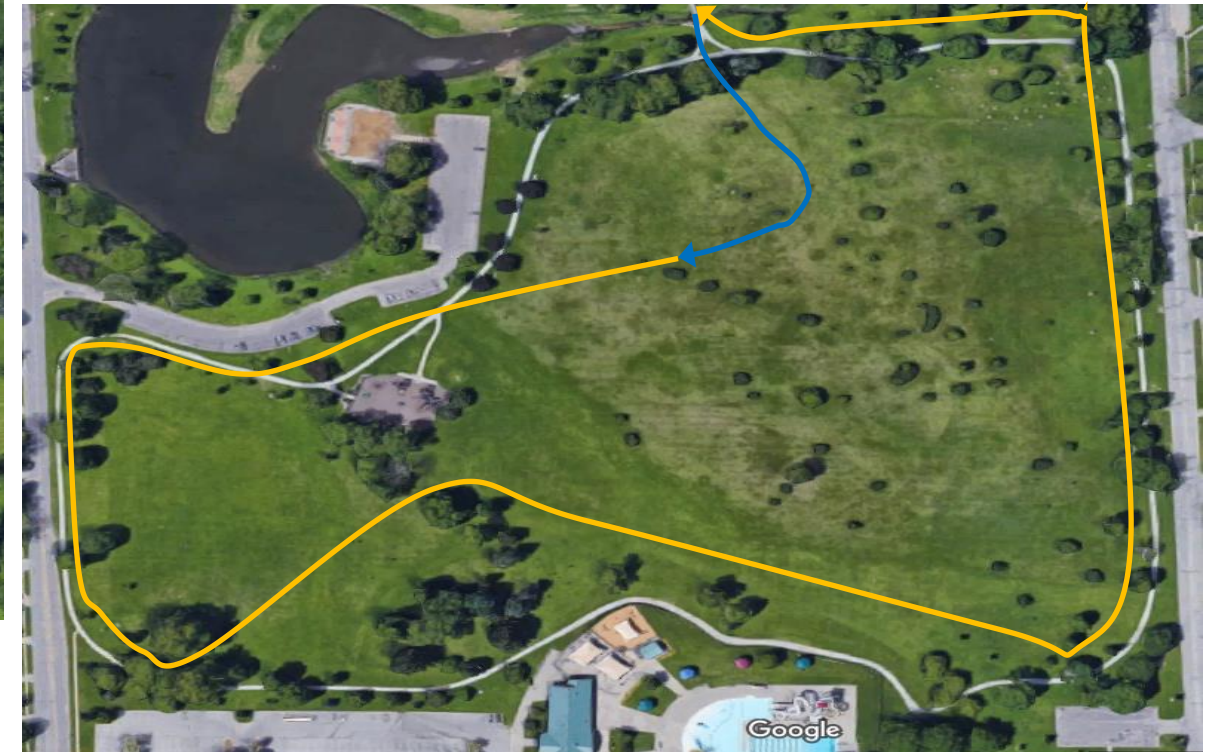

Washington High School
2205 Forest Dr. SE
Cedar Rapids, IA 52403

NOELRIDGE PARK

5K COURSE

- MILE 1**
- MILE 2**
- MILE 3**

HARDING LOOP (mile 2)

CENTRAL LOOPS (start, mile 2 & finish)

SOUTH LOOP (mile 3)